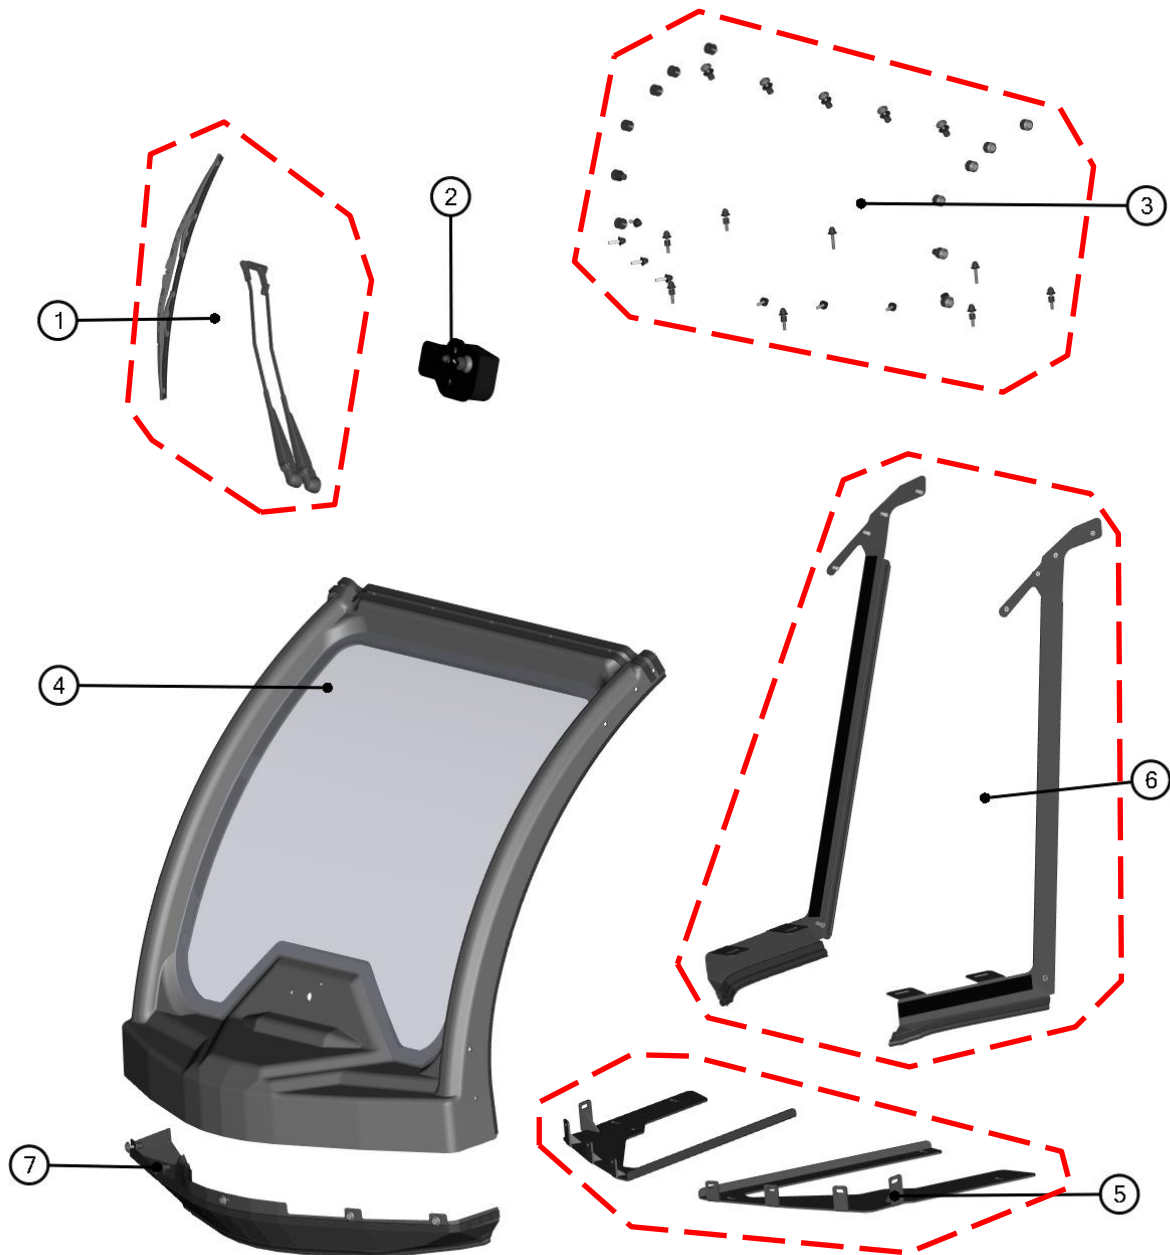

SPARE - PARTS CATALOG

SEGWAY
SNARLER L

CAB PREVIEW

ALL PANELS

ID	Catalog no.	Description	Qty
1	74S03R02S30	ROOF PANEL	1
2	74S03R02S20	REAR PANEL	1
3	74S03R02S40	LEFT DOOR PVC	1
4	74S03R01S10	FRONT PANEL	1
5	74S03R02S50	RIGHT DOOR PVC	1
-	-----	ELECTROINSTALLATION	1

Page	Price
3	
5	
9	
7	
11	
12	

REAR PANEL

REAR PANEL ASSEMBLIES

ID	Catalog no.	Description	Qty	Price
1	74S03R02-20M005	REAR PLASTIC KIT	1	
2	64S05R01-20M002	REAR GLASS WITH SEALING ASSEMBLY	1	
3	52S06R01-20M007	REAR WINDOW KIT (HINGES+LOCKS+GAS SPRING)	1	
4	74S03R02-20M002	REAR FIXING KIT	1	
5	74S03R02-20M003	REAR SUPPORT	1	
6	74S03R01-20-003	REAR HOLDER	1	
7	74S03R01-20M001	KIT REAR LEDGE KIT	1	

FRONT PANEL

FRONT PANEL ASSEMBLIES

ID	Catalog no.	Description	Qty	Price
1	64S05R01-10PKM005	WIPER ARM WITH WIPER BLADE KIT	1	
2	001859	FRONT WIPER MOTOR 12V	1	
3	74S03R01-10M007	FRONT FIXING KIT	1	
4	74S03R01-10M001	FRONT WINDOW WITH PLASTIC FRAME KIT	1	
5	74S03R01-10M006	FRONT HOLDER KIT	1	
6	74S03R01-10M003	FRONT SUPPORT KIT	1	
7	74S03R01-10M002	FRONT BOTTOM LEDGE ASSEMBLY	1	