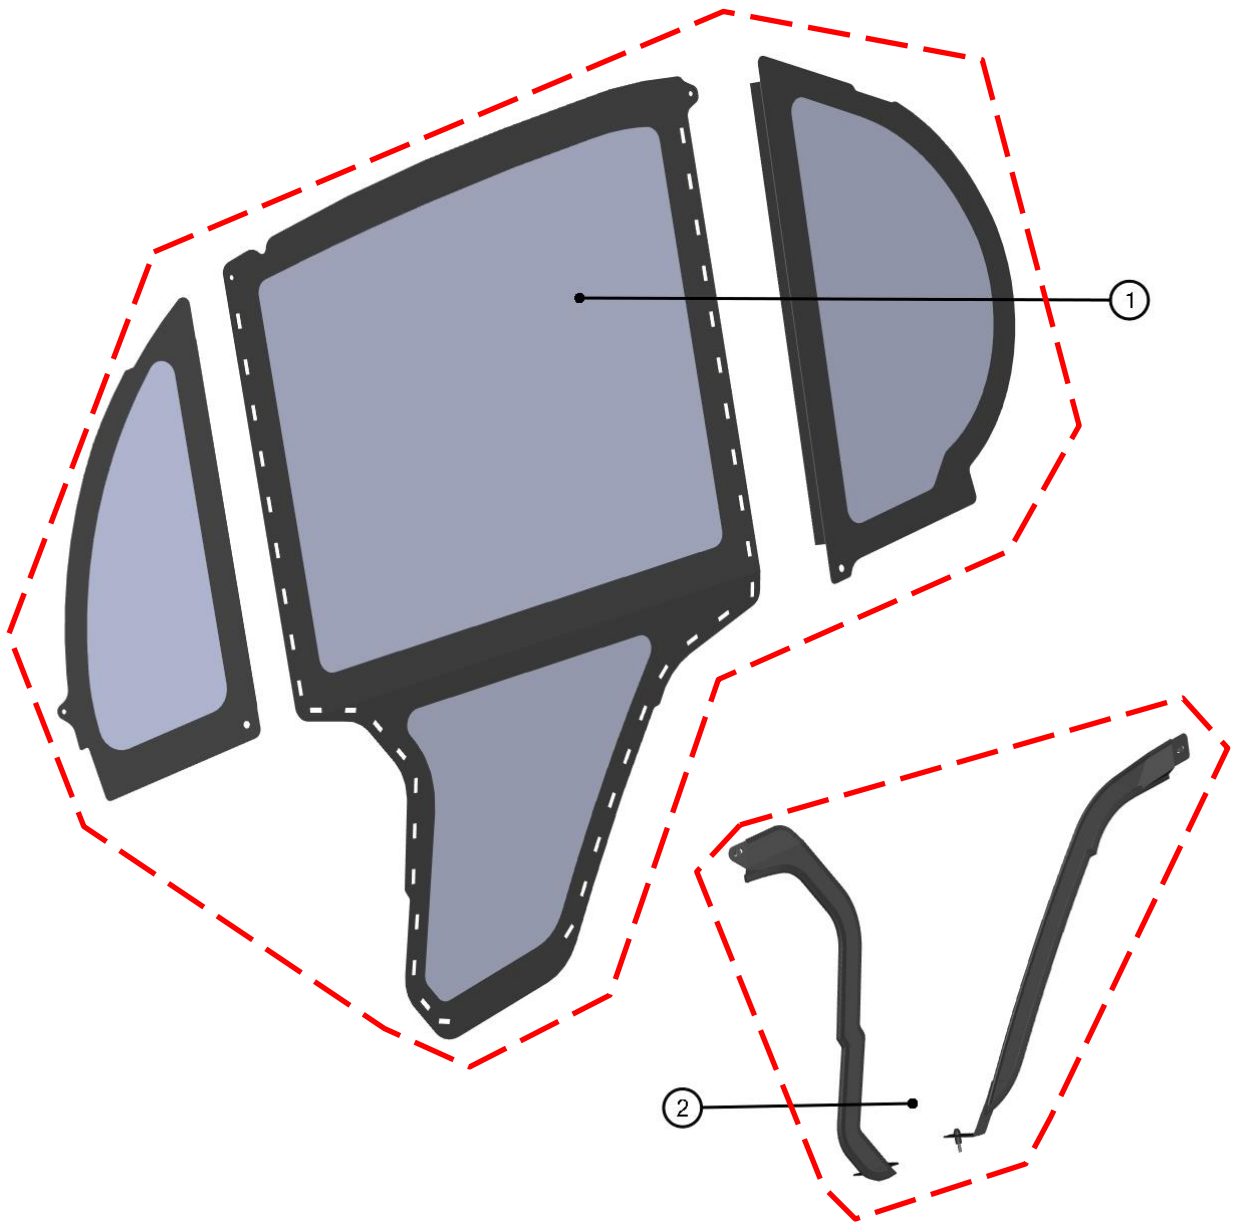

LEFT DOOR

LEFT DOOR ASSEMBLIES

ID	Catalog no.	Description	Qty	Price
1	010003	LEFT PVC DOOR KIT	1	
2	74S03R02-40PKM001	LEFT DOOR MOUNTING KIT	1	

RIGHT DOOR

RIGHT DOOR ASSEMBLIES

11

ID	Catalog no.	Description	Qty	Price
1	010004	RIGHT PVC DOOR KIT	1	
2	74S03R02-50PKM001	RIGHT DOOR MOUNTING KIT	1	