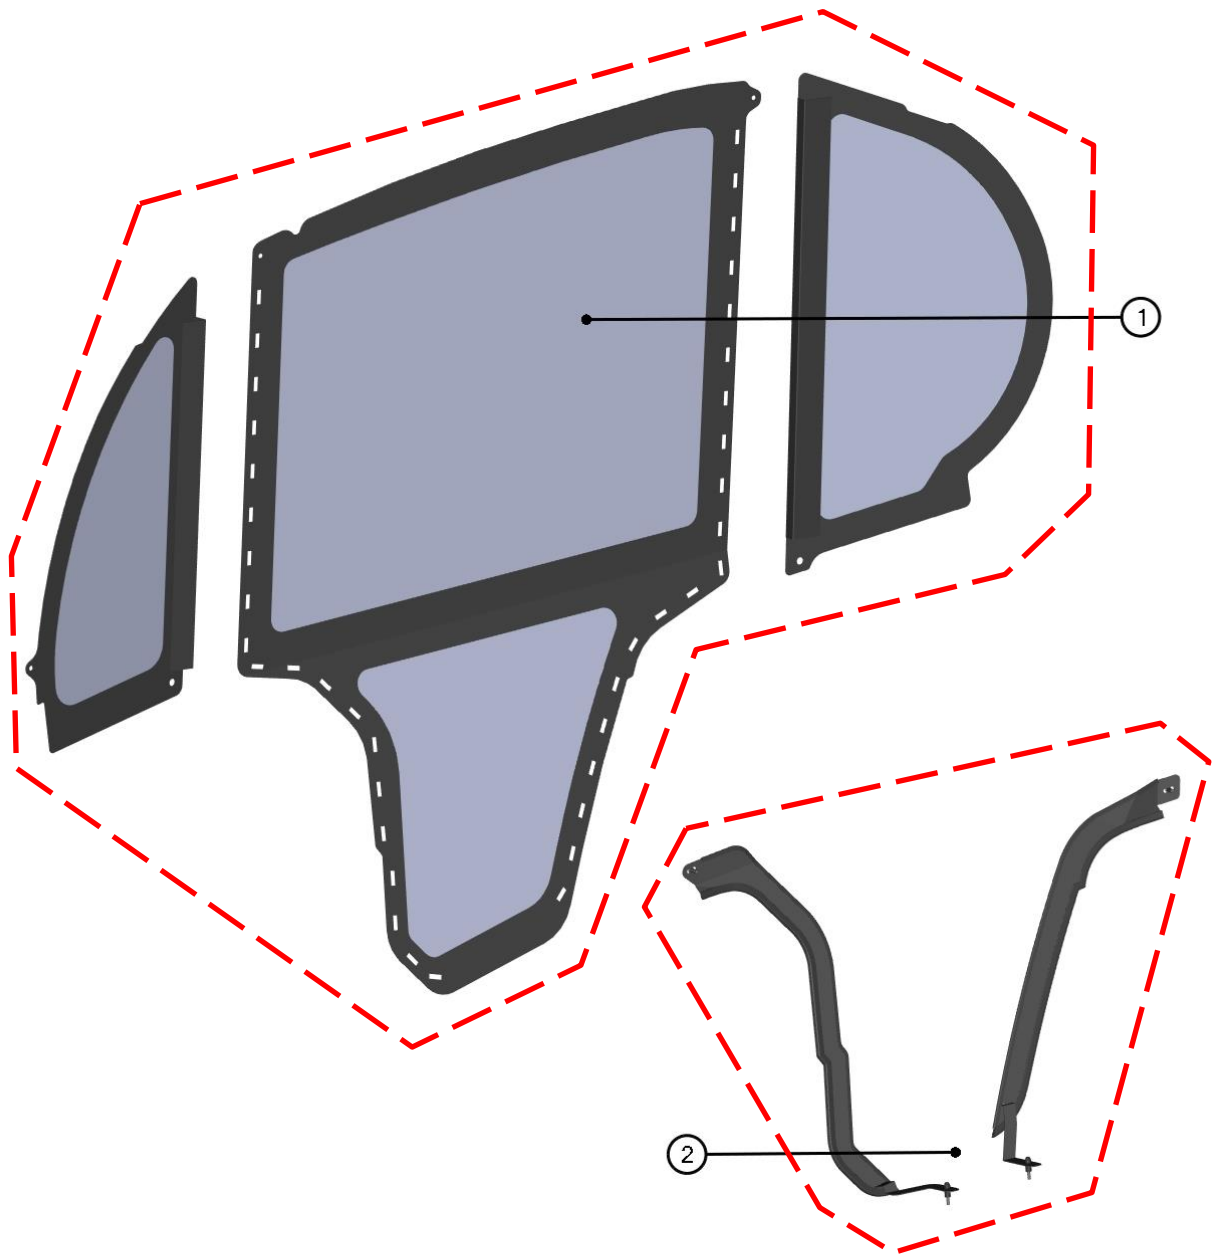

LEFT DOOR

LEFT DOOR ASSEMBLIES

ID	Catalog no.	Description	Qty	Price
1	010003	LEFT PVC DOOR KIT	1	
2	74S03R02-40PKM001	LEFT DOOR MOUNTING KIT	1	

RIGHT DOOR

RIGHT DOOR ASSEMBLIES

11

ID	Catalog no.	Description	Qty	Price
1	010004	RIGHT PVC DOOR KIT	1	
2	74S03R02-50PKM001	RIGHT DOOR MOUNTING KIT	1	