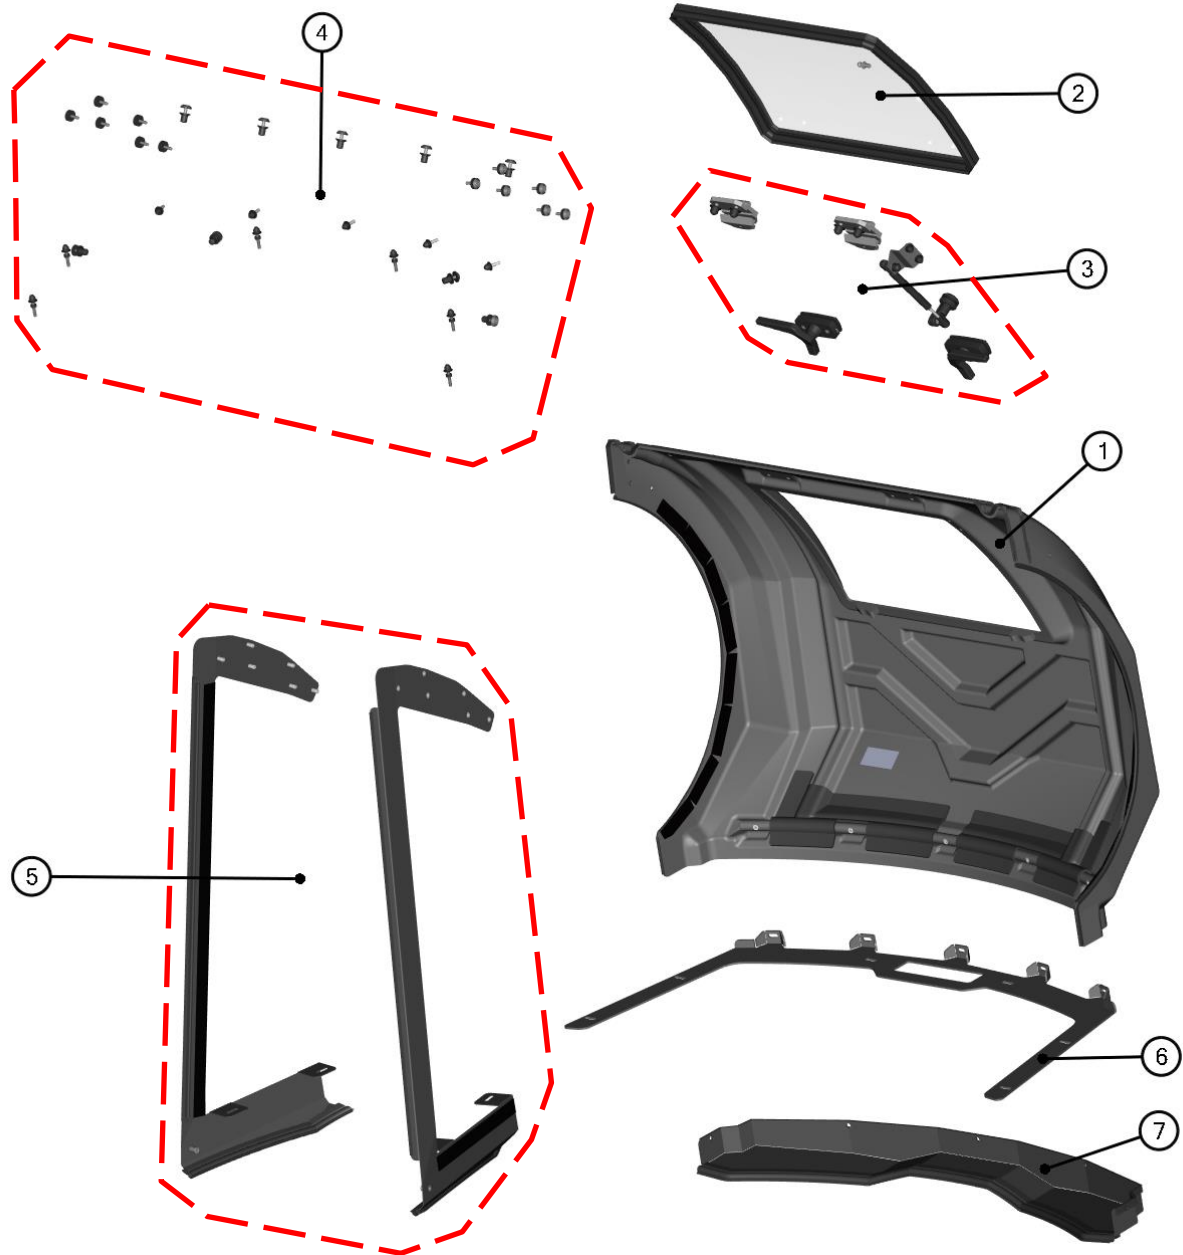

SPARE - PARTS CATALOG

SEGWAY
SNARLER L

CAB PREVIEW

ALL PANELS

ID	Catalog no.	Description	Qty
1	74S03R02S30	ROOF PANEL	1
2	74S03R02S20	REAR PANEL	1
3	74S03R02S40	LEFT DOOR PVC	1
4	74S03R01S10	FRONT PANEL	1
5	74S03R02S50	RIGHT DOOR PVC	1
-	-----	ELECTROINSTALLATION	1

Page	Price
3	
5	
9	
7	
11	
12	

REAR PANEL

REAR PANEL ASSEMBLIES

ID	Catalog no.	Description	Qty	Price
1	74S03R02-20M005	REAR PLASTIC KIT	1	
2	64S05R01-20M002	REAR GLASS WITH SEALING ASSEMBLY	1	
3	52S06R01-20M007	REAR WINDOW KIT (HINGES+LOCKS+GAS SPRING)	1	
4	74S03R02-20M002	REAR FIXING KIT	1	
5	74S03R02-20M003	REAR SUPPORT	1	
6	74S03R01-20-003	REAR HOLDER	1	
7	74S03R01-20M001	KIT REAR LEDGE KIT	1	

FRONT PANEL

FRONT PANEL ASSEMBLIES

ID	Catalog no.	Description	Qty	Price
1	64S05R01-10PKM005	WIPER ARM WITH WIPER BLADE KIT	1	
2	001859	FRONT WIPER MOTOR 12V	1	
3	74S03R01-10M007	FRONT FIXING KIT	1	
4	74S03R01-10M001	FRONT WINDOW WITH PLASTIC FRAME KIT	1	
5	74S03R01-10M006	FRONT HOLDER KIT	1	
6	74S03R01-10M003	FRONT SUPPORT KIT	1	
7	74S03R01-10M002	FRONT BOTTOM LEDGE ASSEMBLY	1	