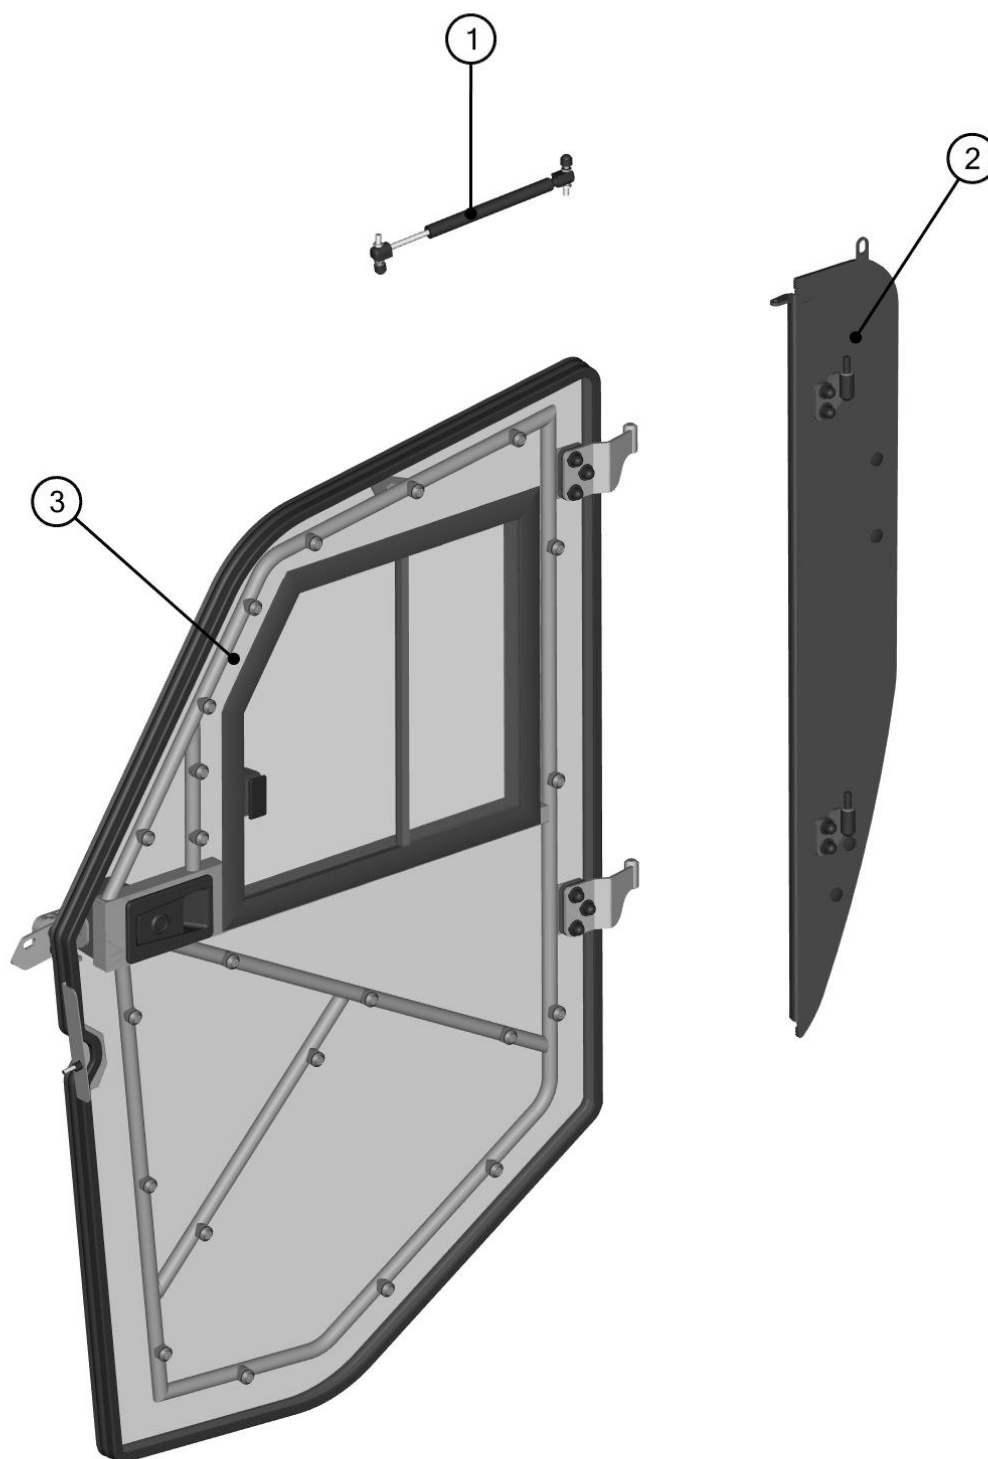

LEFT DOOR ASSEMBLIES

14