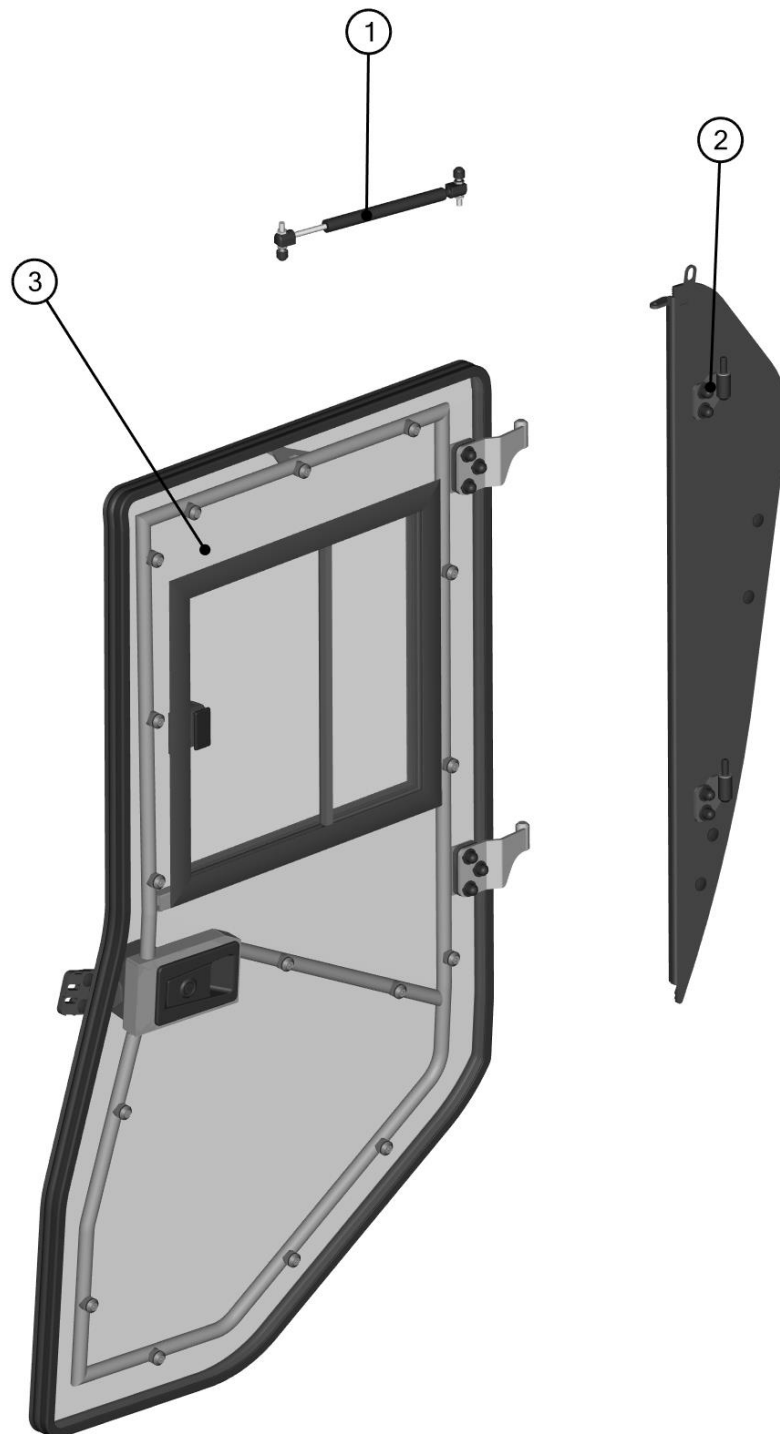

LEFT REAR DOOR ASSEMBLIES