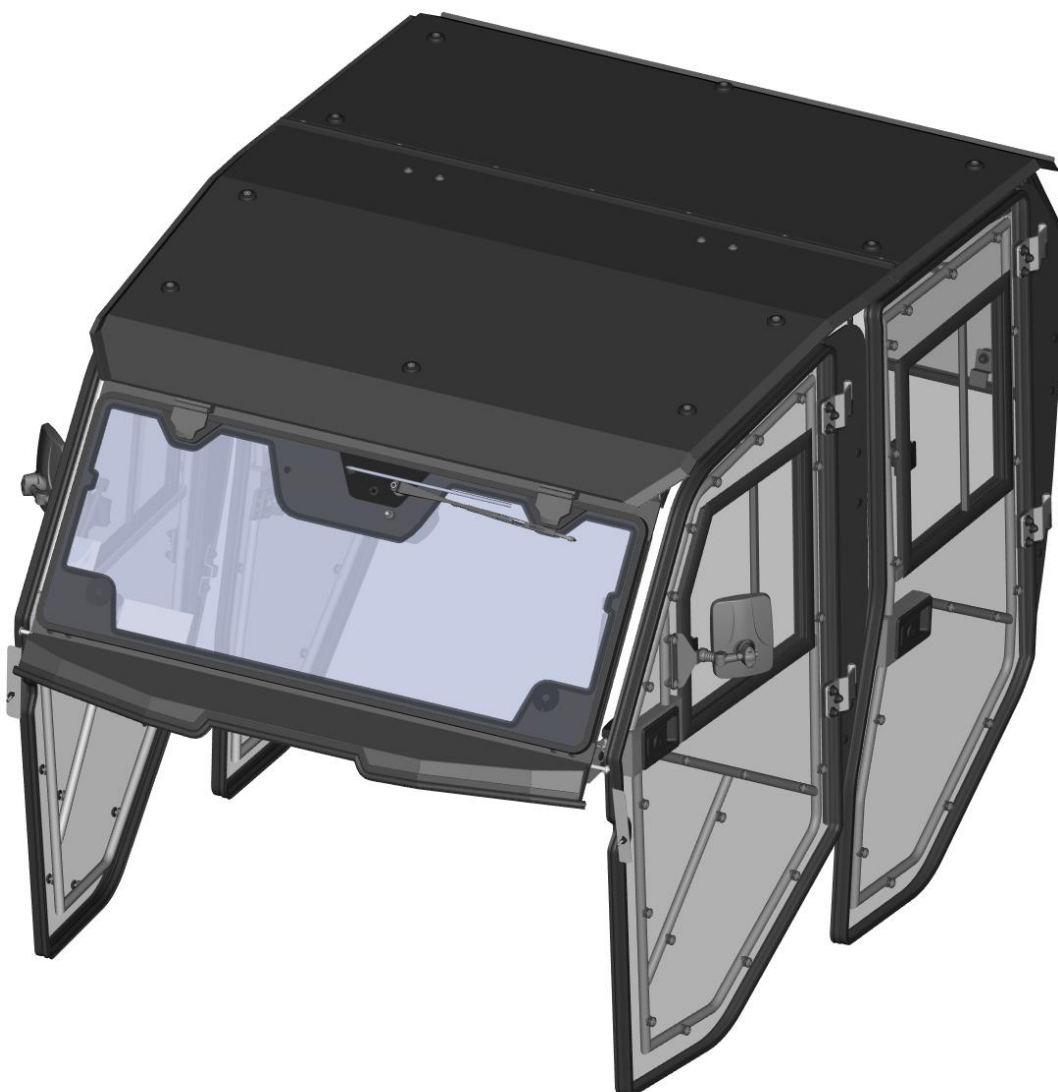

SPARE - PARTS CATALOG

SEGWAY
FUGLEMAN CREW

CAB PREVIEW

2

ALL PANELS

3

ID	Catalog no.	Description	Qty
1	74S02U05S30	ROOF	1
2	74S02U05S20	REAR PANEL	1
3	74S02U05S10	FRONT PANEL	1
4	74S02U05S40	LEFT FRONT DOOR	1
5	74S02U05S41	LEFT REAR DOOR	1
6	74S02U05S50	RIGHT FRONT DOOR	1
7	74S02U05S51	RIGHT REAR DOOR	1
-	74S02U05S00	ELECTROINSTALLATION	1

Page
4
8
10
13
18
23
28
33

Price

ROOF PANEL

4

ROOF PANEL ASSEMBLIES

ID	Catalog no.	Description	Qty	Price
1	74S02U05-30M004	REAR ROOF ASSEMBLIES	1	
2	74S02U05-30PKM001	ROOF FIXING KIT	1	
3	74S02U05-30M005	FRONT ROOF ASSEMBLIES	1	