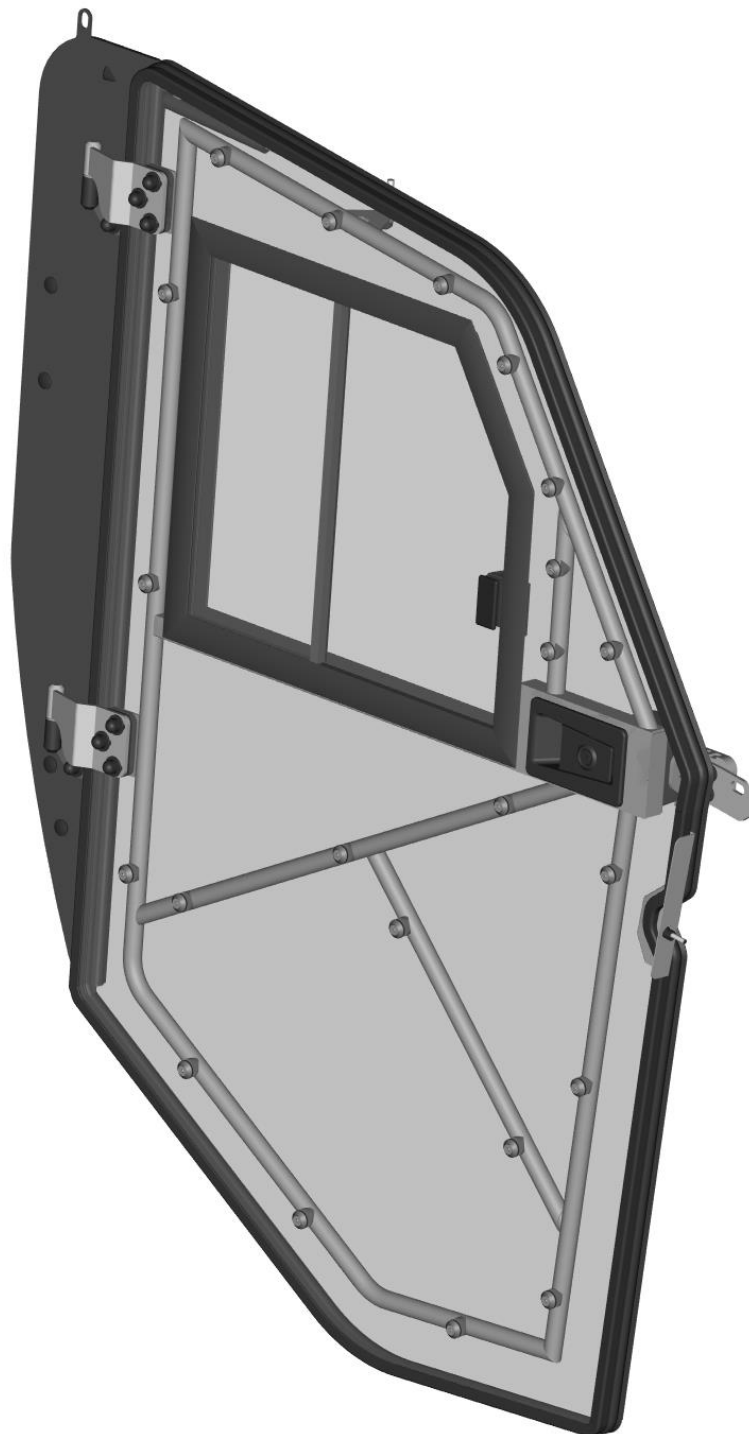

RIGHT FRONT DOOR

23