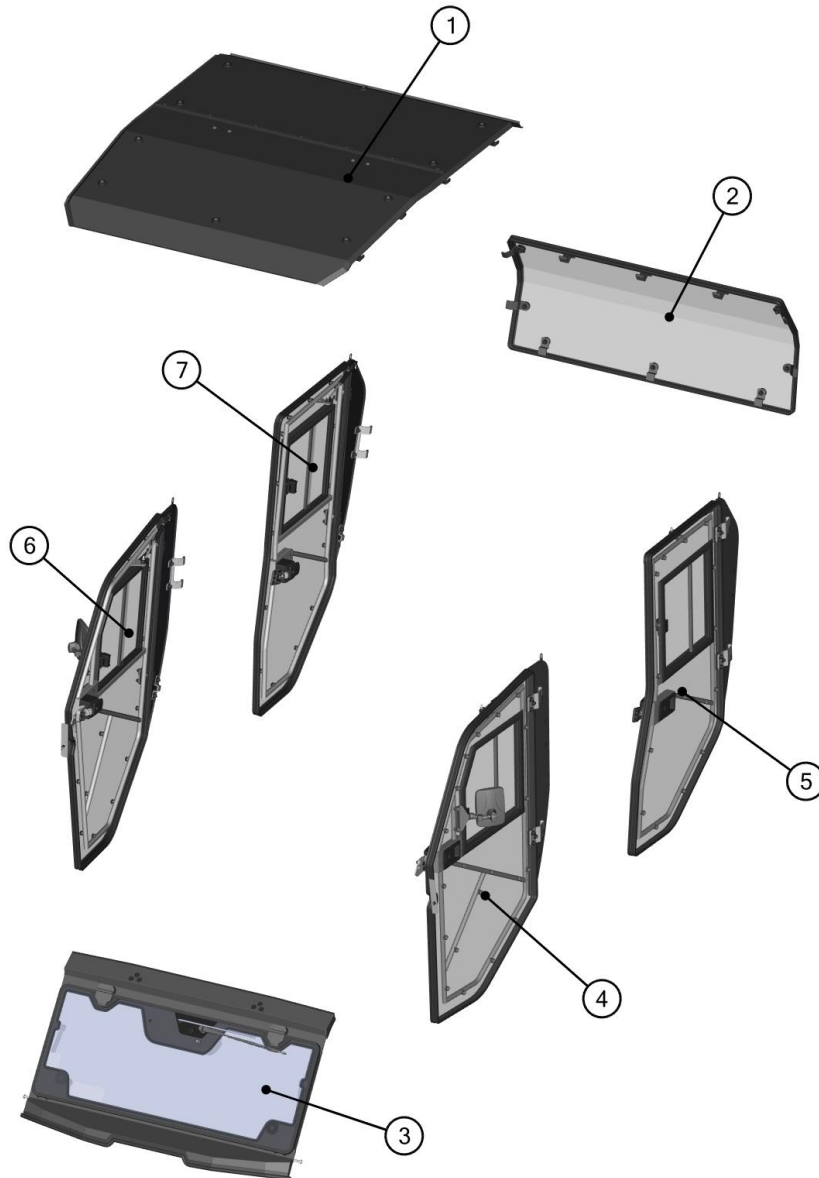

SPARE - PARTS CATALOG

SEGWAY
FUGLEMAN CREW

CAB PREVIEW

2

ALL PANELS

3

ID	Catalog no.	Description	Qty
1	74S02U05S30	ROOF	1
2	74S02U05S20	REAR PANEL	1
3	74S02U05S10	FRONT PANEL	1
4	74S02U05S40	LEFT FRONT DOOR	1
5	74S02U05S41	LEFT REAR DOOR	1
6	74S02U05S50	RIGHT FRONT DOOR	1
7	74S02U05S51	RIGHT REAR DOOR	1
-	74S02U05S00	ELECTROINSTALLATION	1

Page
4
8
10
13
18
23
28
33

Price

ROOF PANEL

4

ROOF PANEL ASSEMBLIES

ID	Catalog no.	Description	Qty	Price
1	74S02U05-30M004	REAR ROOF ASSEMBLIES	1	
2	74S02U05-30PKM001	ROOF FIXING KIT	1	
3	74S02U05-30M005	FRONT ROOF ASSEMBLIES	1	