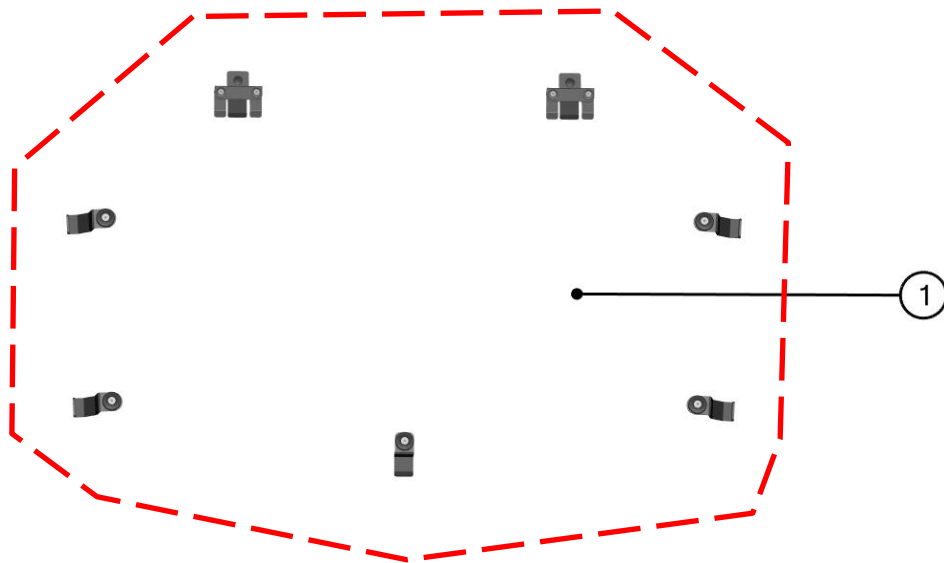

FRONT ROOF ASSEMBLIES

ID	Catalog no.	Description	Qty	Price
1	74S02U05-30PKM004	FRONT ROOF BRACKETS KIT	1	
2	74S02U05-30M002	FRONT ROOF ASSEMBLY	1