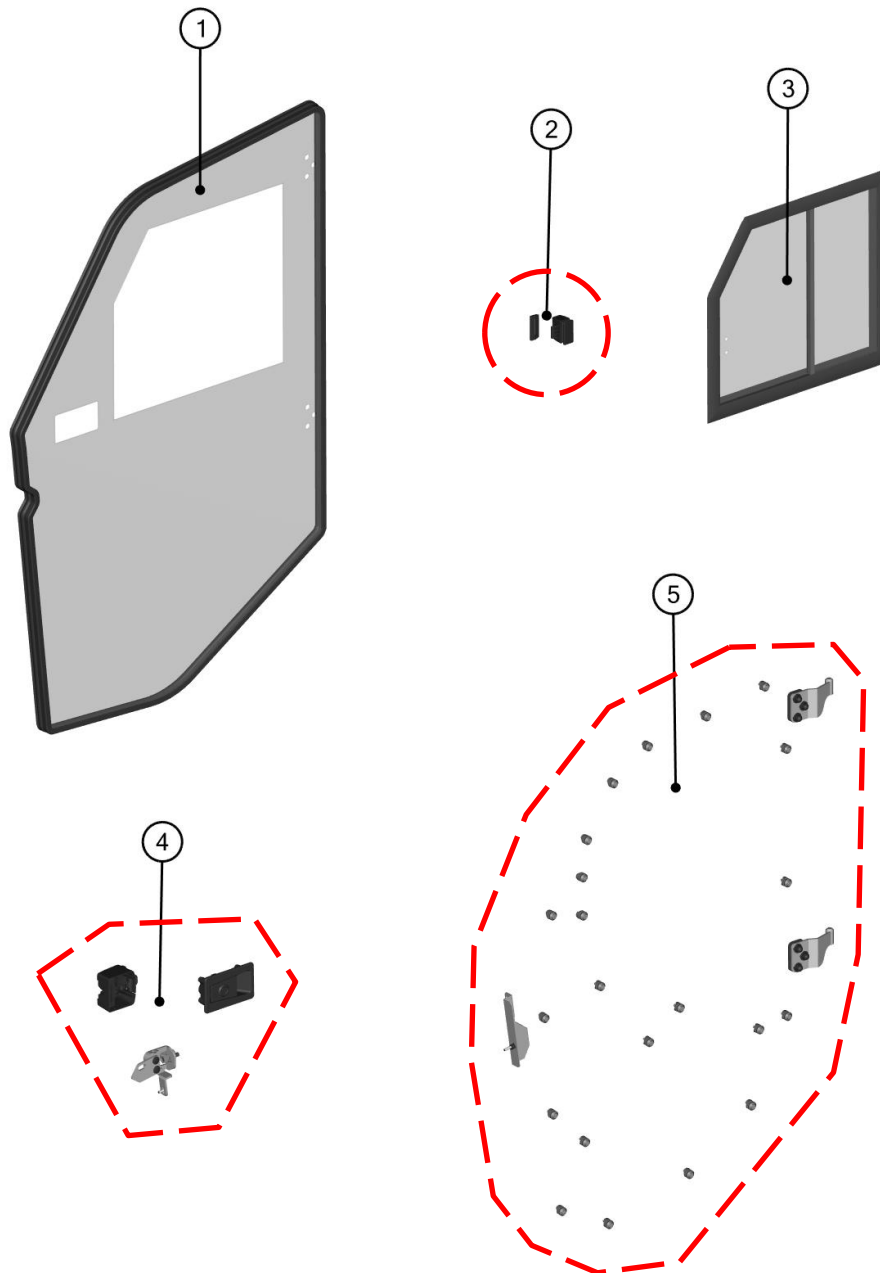

LEFT DOOR HINGES KIT

ID	Catalog no.	Description	Qty	Price
1	74S02U05-40M001	LEFT FRONT DOOR POLY WITH SEALING	1	
2	00-030E08	GLASS LOCK WITH STOP KIT	1	
3	74S02U05-40M003	LEFT FRONT DOOR WINDOW ASSEMBLY	1	
4	74S02U05-40PKM002	LEFT FRONT DOOR LOCK WITH STOP KIT	1	
5	74S02U05-40PKM003	LEFT FRONT FIXING KIT WITH HINGES	1