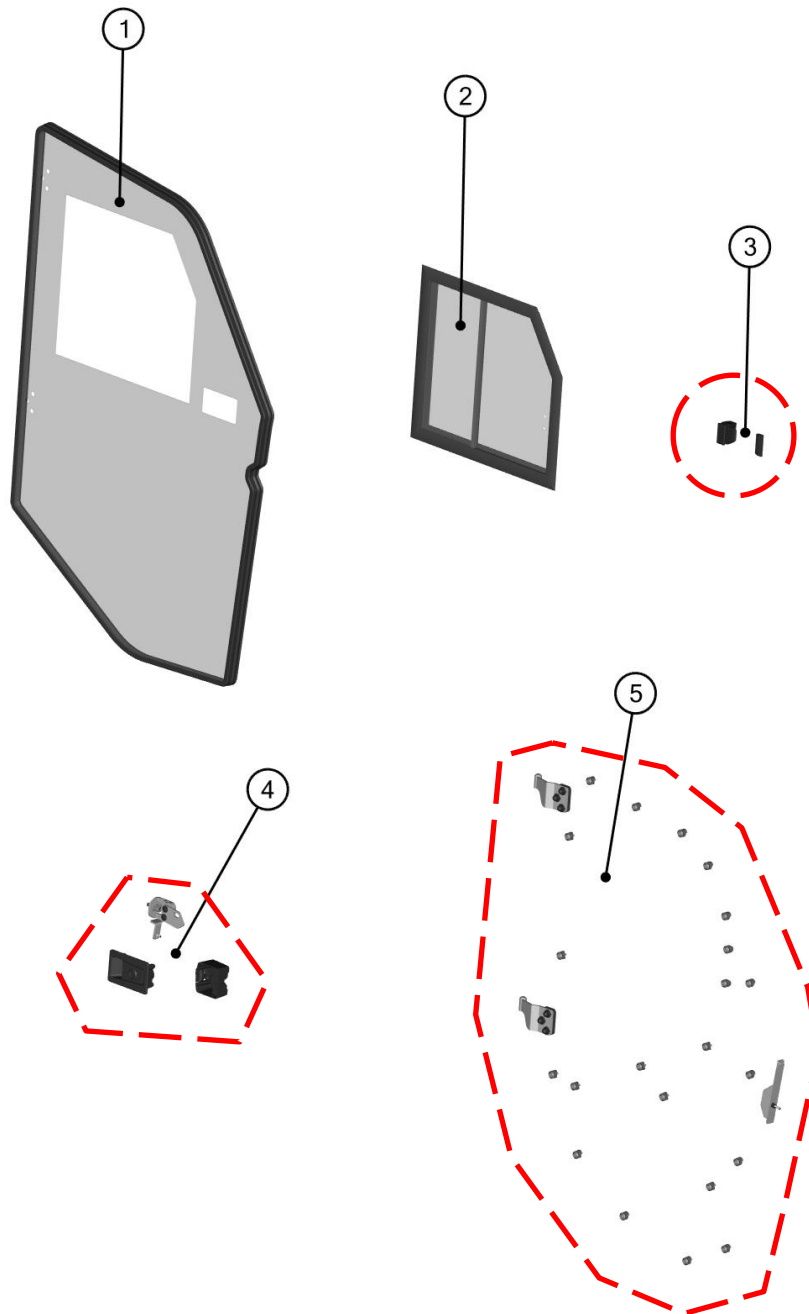

RIGHT FRONT DOOR ASSEMBLIES

ID	Catalog no.	Description	Qty	Price
1	74S02U05-50M001	RIGHT FRONT DOOR POLY WITH SEALING	1	
2	74S02U05-50M003	RIGHT FRONT DOOR WINDOW ASSEMBLY	1	
3	00-030E08	GLASS LOCK WITH STOP KIT	1	
4	74S02U05-50PKM002	RIGHT FRONT DOOR LOCK WITH STOP KIT	1	
5	74S02U05-50PKM003	RIGHT FRONT FIXING KIT WITH HINGES	1