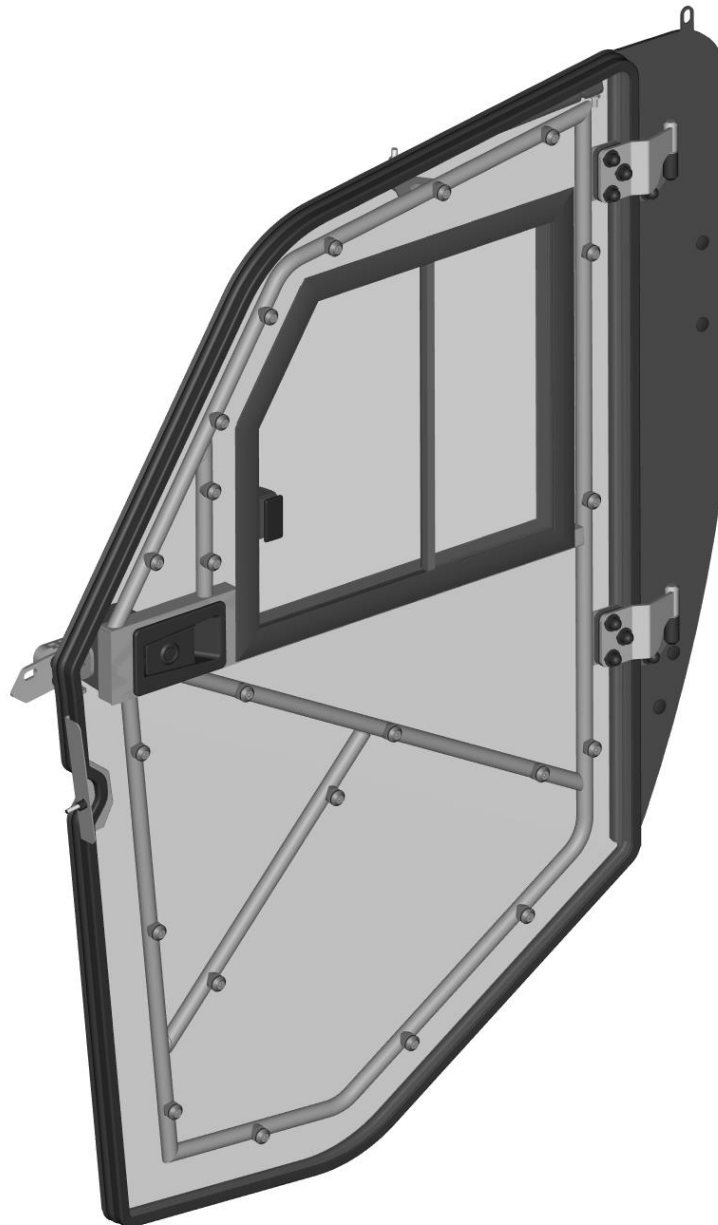

LEFT FRONT DOOR

13