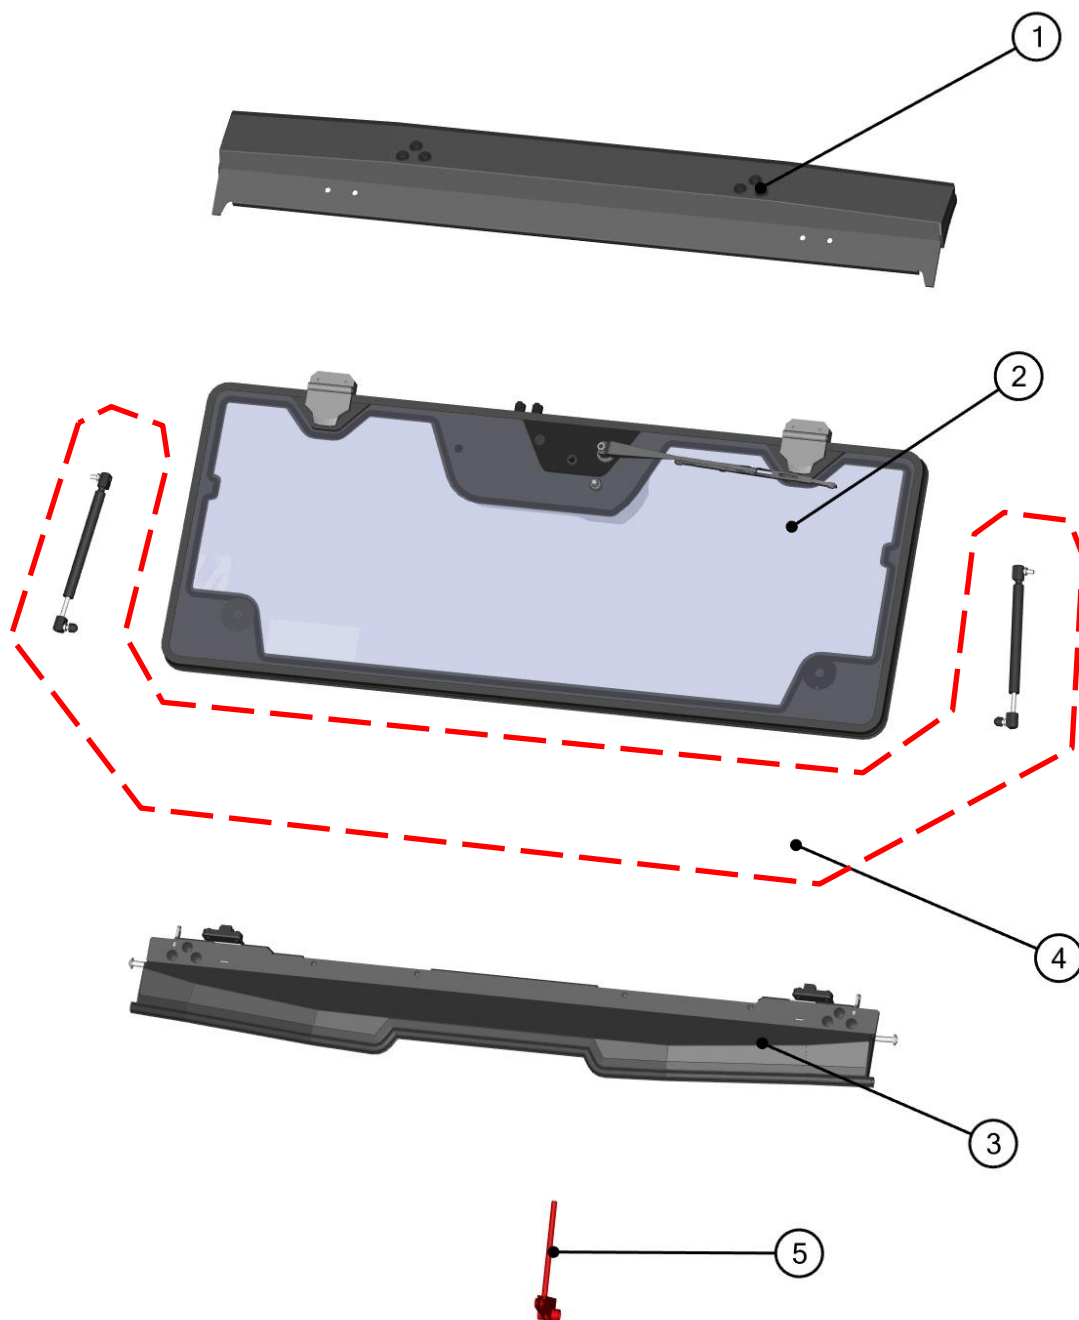

11

ID	Catalog no.	Description	Qty	Price
1	74S02U05-10M004	FRONT UPPER LEDGE	1	
2	74S02U05-10M002	FRONT WINDOW ASSEMBLIES	1	
3	74S02U05-10M003	FRONT BOTTOM LEDGE	1	
4	000865	FRONT GAS SPRING	2	
5	74S02U01-10W004	SHIFT LEVER REPLACEMENT	1	