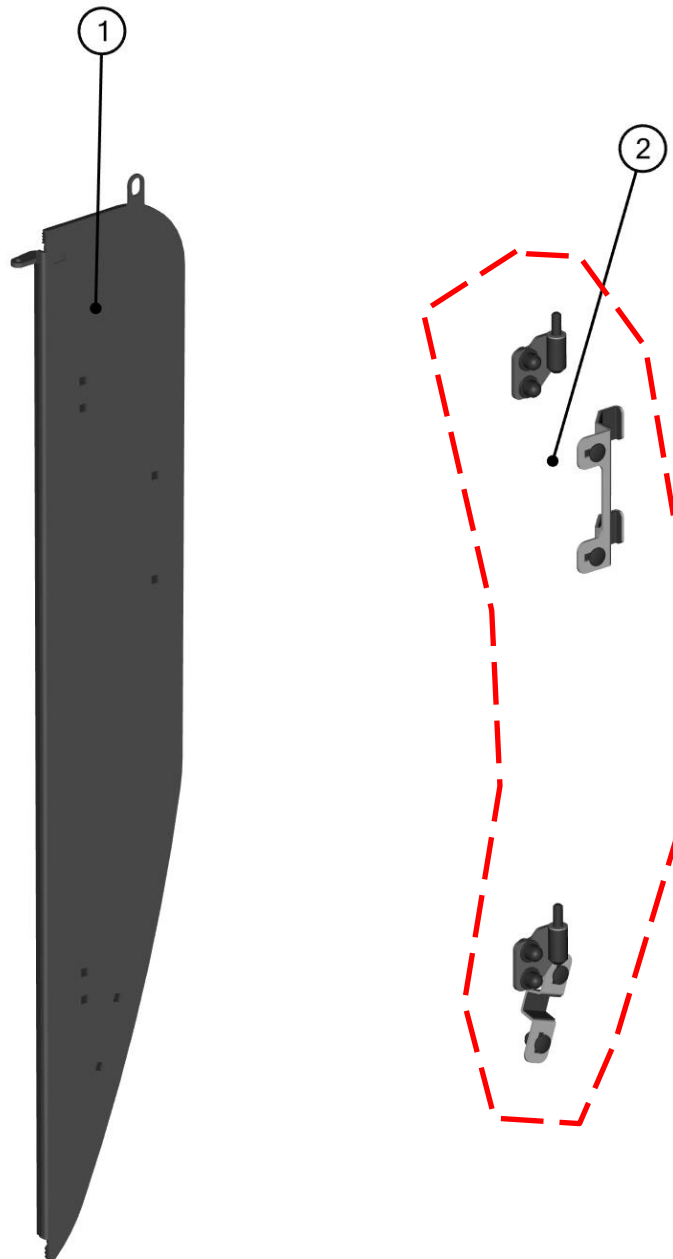

LEFT FRONT DOOR BASE ASSEMBLIES

ID	Catalog no.	Description	Qty	Price
1	74S02U05-40M010	LEFT FRONT DOOR BASE ASSEMBLY	1	
2	74S02U05-40PKM001	LEFT FRONT DOOR BASE HARDWARE KIT	1