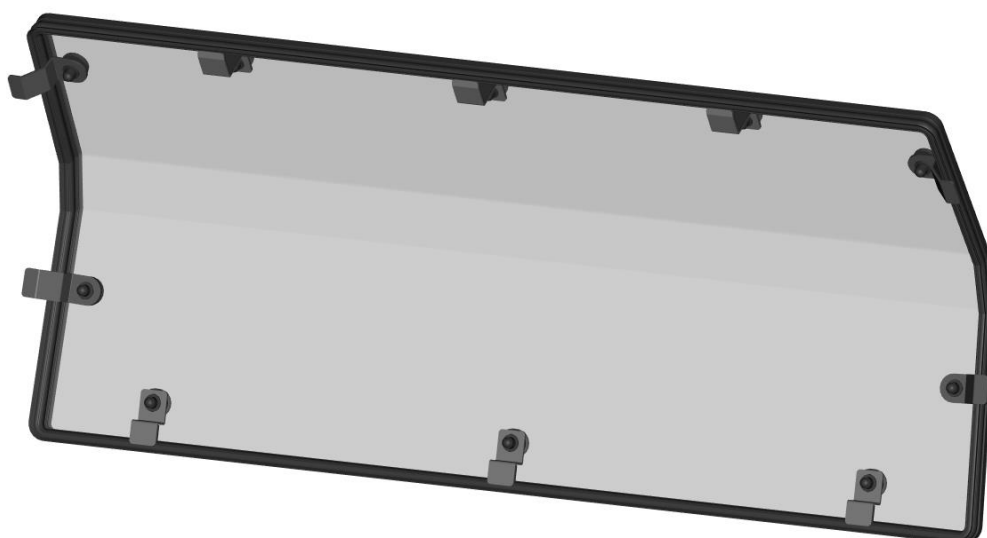

REAR PANEL

8