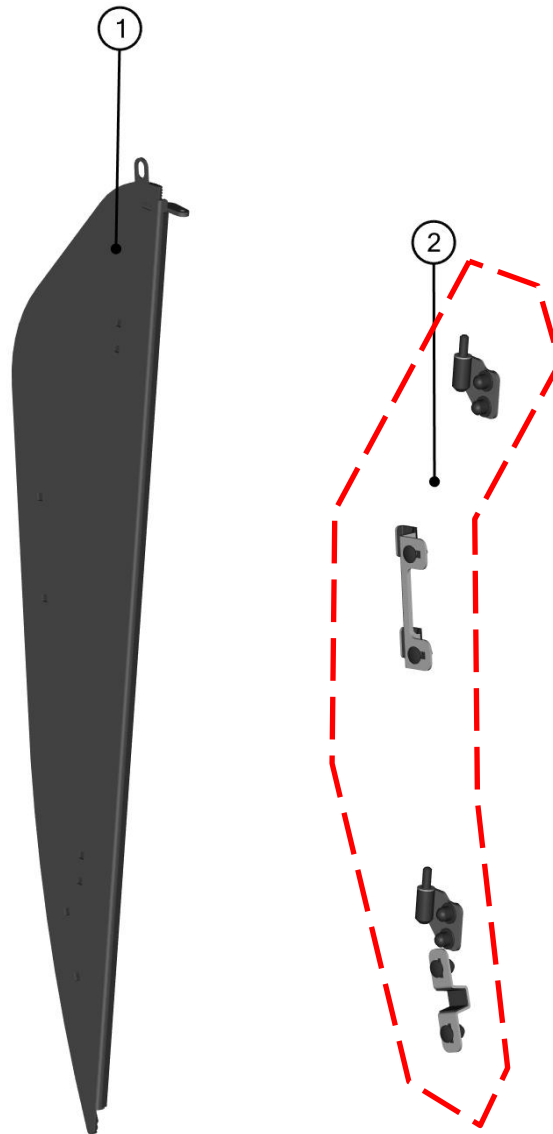

RIGHT REAR DOOR

28

RIGHT REAR DOOR ASSEMBLIES

GAS SPRING ASSEMBLY

30

ID	Catalog no.	Description	Qty	Price
1	000865	GAS SPRING	1	

RIGHT REAR DOOR BASE ASSEMBLIES

ID	Catalog no.	Description	Qty	Price
1	74S02U05-51M010	RIGHT REAR DOOR BASE ASSEMBLY	1	
2	74S02U05-51PKM001	RIGHT REAR DOOR BASE HARDWARE KIT	1	