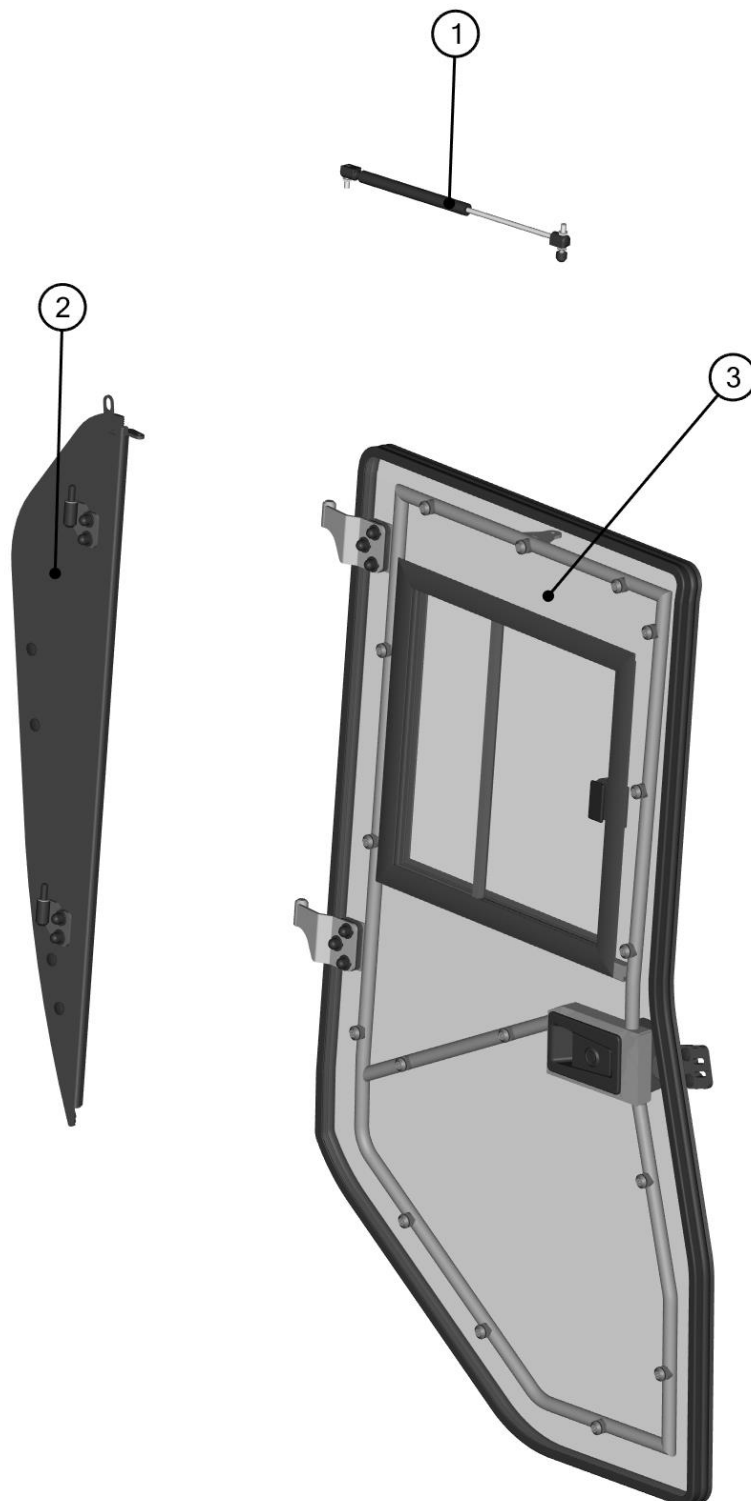

RIGHT REAR DOOR ASSEMBLIES