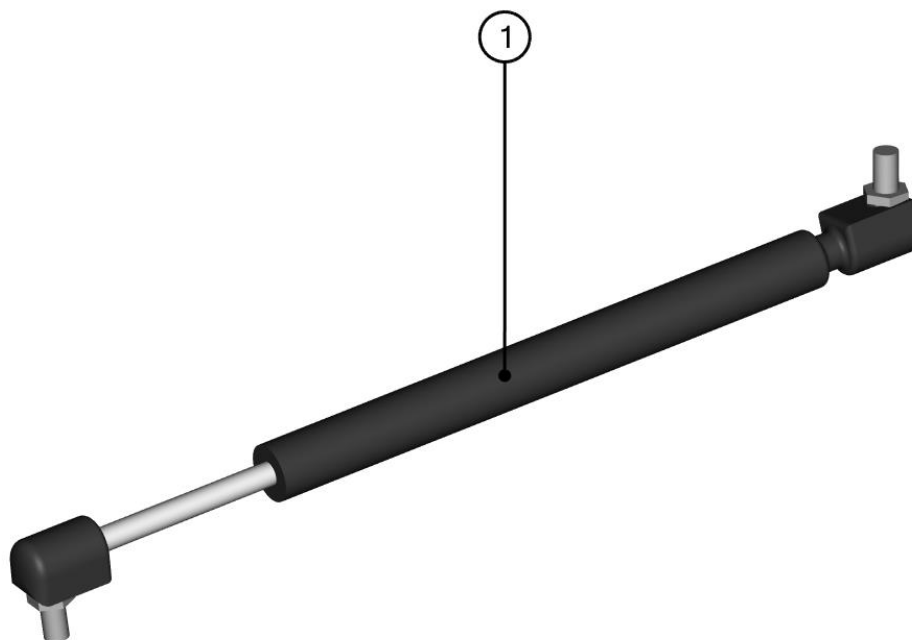

GAS SPRING ASSEMBLY

15

ID	Catalog no.	Description	Qty	Price
1	000865	GAS SPRING	1	

DFK Cab, s.r.o.
Za Olšávkou 391
Uherské Hradiště 686 01
Czech Republic

Tel: +420 572 520 061,3
Fax: +420 572 520 071
E-mail: dfk@dfk.cz

www.dfk.cz
dfk.cz/en/navody-katalog.htm
password: DFKsupport