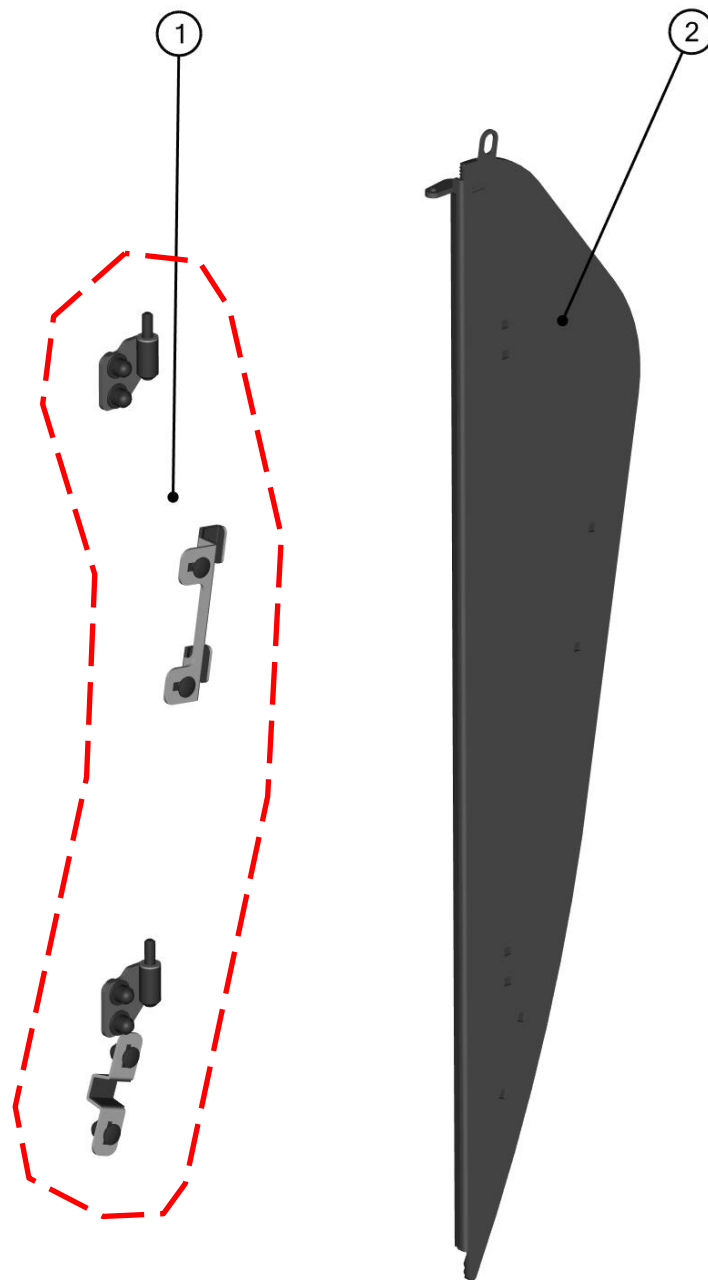

LEFT REAR DOOR

18

LEFT REAR DOOR ASSEMBLIES

GAS SPRING ASSEMBLY

20

ID	Catalog no.	Description	Qty
1	000865	GAS SRPING	1

Price

LEFT REAR DOOR BASE ASSEMBLIES