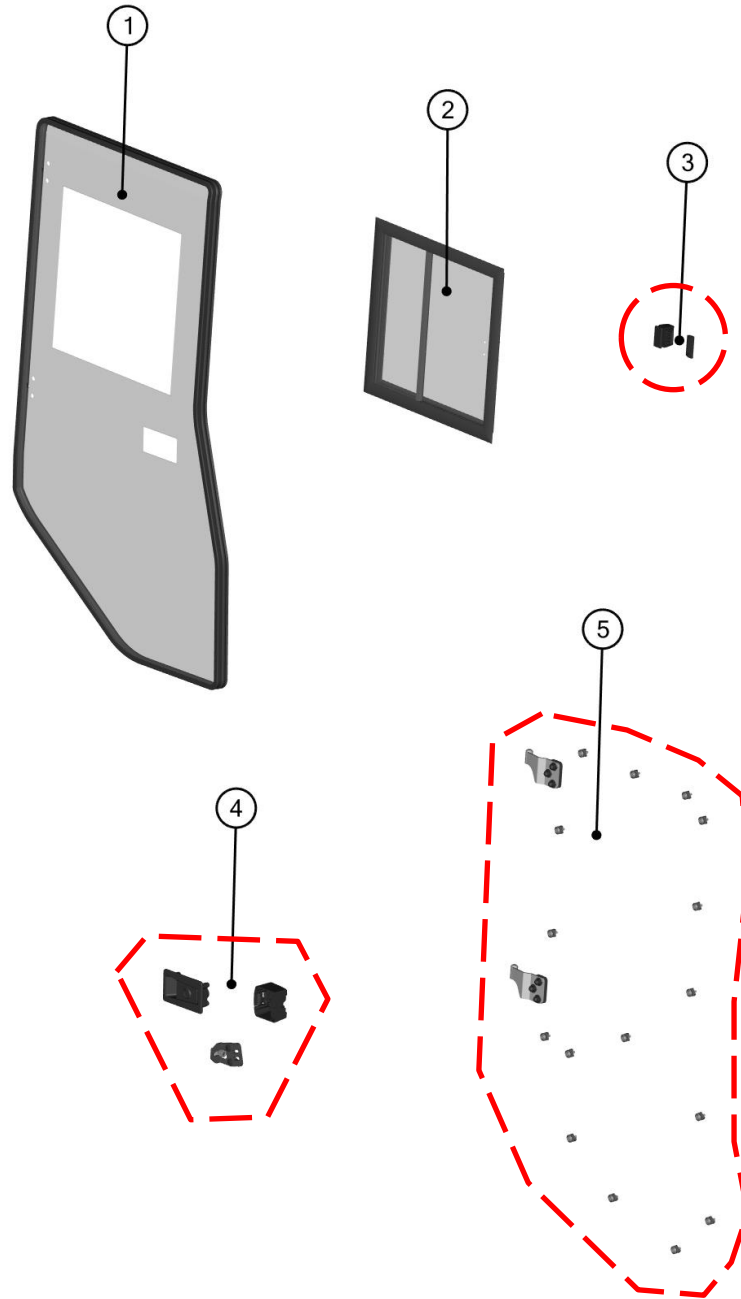

RIGHT REAR DOOR ASSEMBLIES

ID	Catalog no.	Description	Qty	Price
1	74S02U05-51M001	RIGHT REAR POLY WITH SEALING	1	
2	74S02U05-51M003	GLASS LOCK WITH STOP KIT	1	
3	00-030E08	RIGHT REAR WINDOW ASSEMBLY	1	
4	74S02U05-51PKM002	RIGHT REAR DOOR LOCK WITH STOP KIT	1	
5	74S02U05-51PKM003	RIGHT REAR FIXING KIT WITH HINGES	1