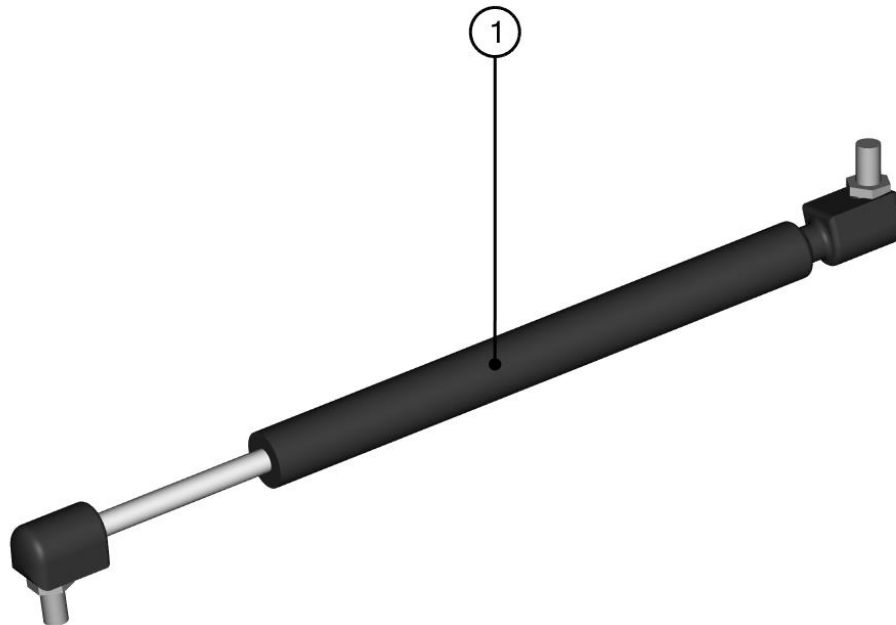

LEFT REAR DOOR

18

LEFT REAR DOOR ASSEMBLIES

GAS SPRING ASSEMBLY

20

ID	Catalog no.	Description	Qty
1	000865	GAS SRPING	1

Price

LEFT REAR DOOR BASE ASSEMBLIES