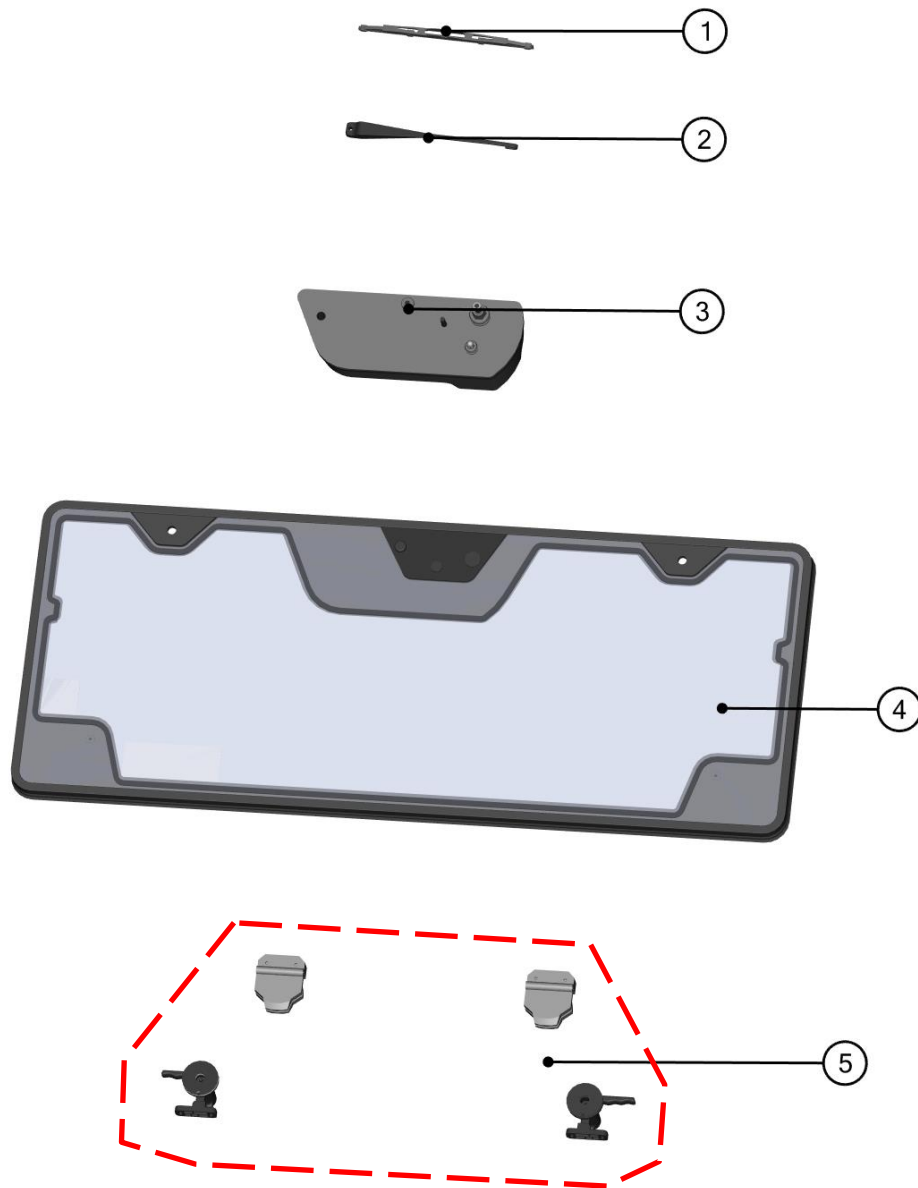

FRONT WINDOW ASSEMBLIES

12

ID	Catalog no.	Description	Qty	Price
1	002544	WIPER BLADE	1	
2	002535	WIPER ARM	1	
3	74S02U01-01M002	WIPER MOTOR	1	
4	74S02U05-10M001	FRONT GLASS ASSEMBLY	1	
5	74S02U05-10PKM001	FRONT HARDWARE KIT	1