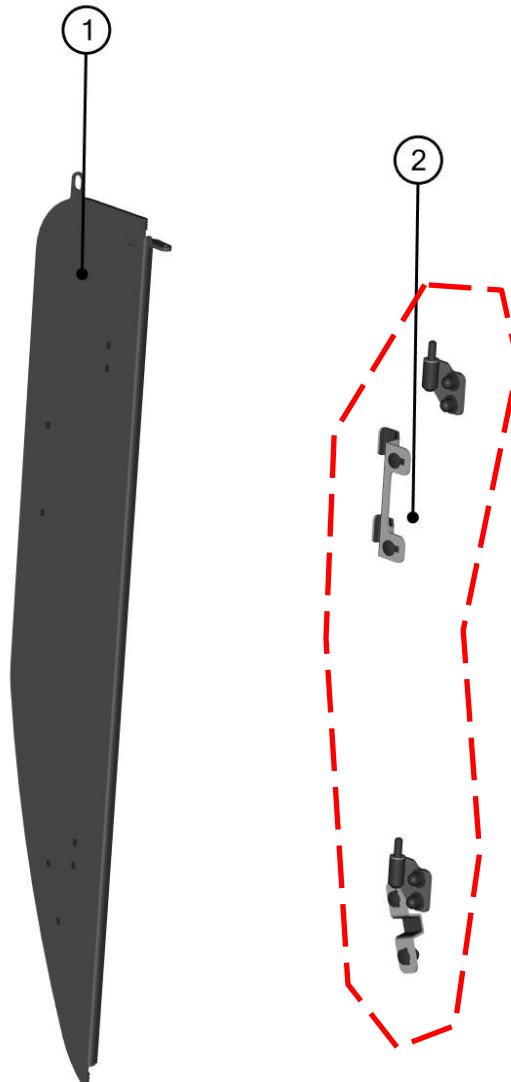

RIGHT FRONT DOOR

23

RIGHT FRONT DOOR ASSEMBLIES

24

GAS SPRING ASSEMBLY

25

ID	Catalog no.	Description	Qty	Price
1	000865	GAS SPRING	1	

RIGHT FRONT DOOR BASE ASSEMBLIES