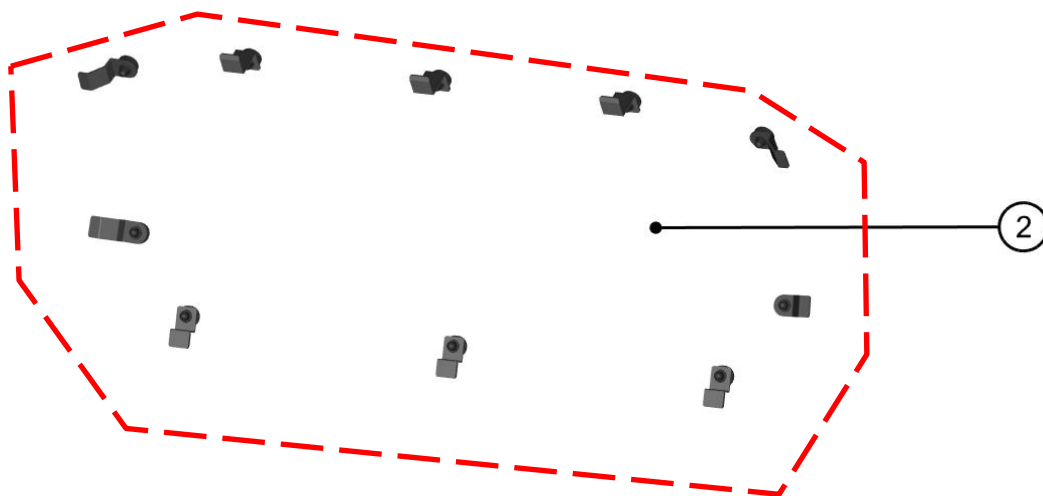

REAR PANEL ASSEMBLIES

ID	Catalog no.	Description	Qty
1	74S02U05-20M001	REAR PANEL ASSEMBLY	1
2	74S02U05-20PKM001	REAR PANEL BRACKETS KIT	

Price