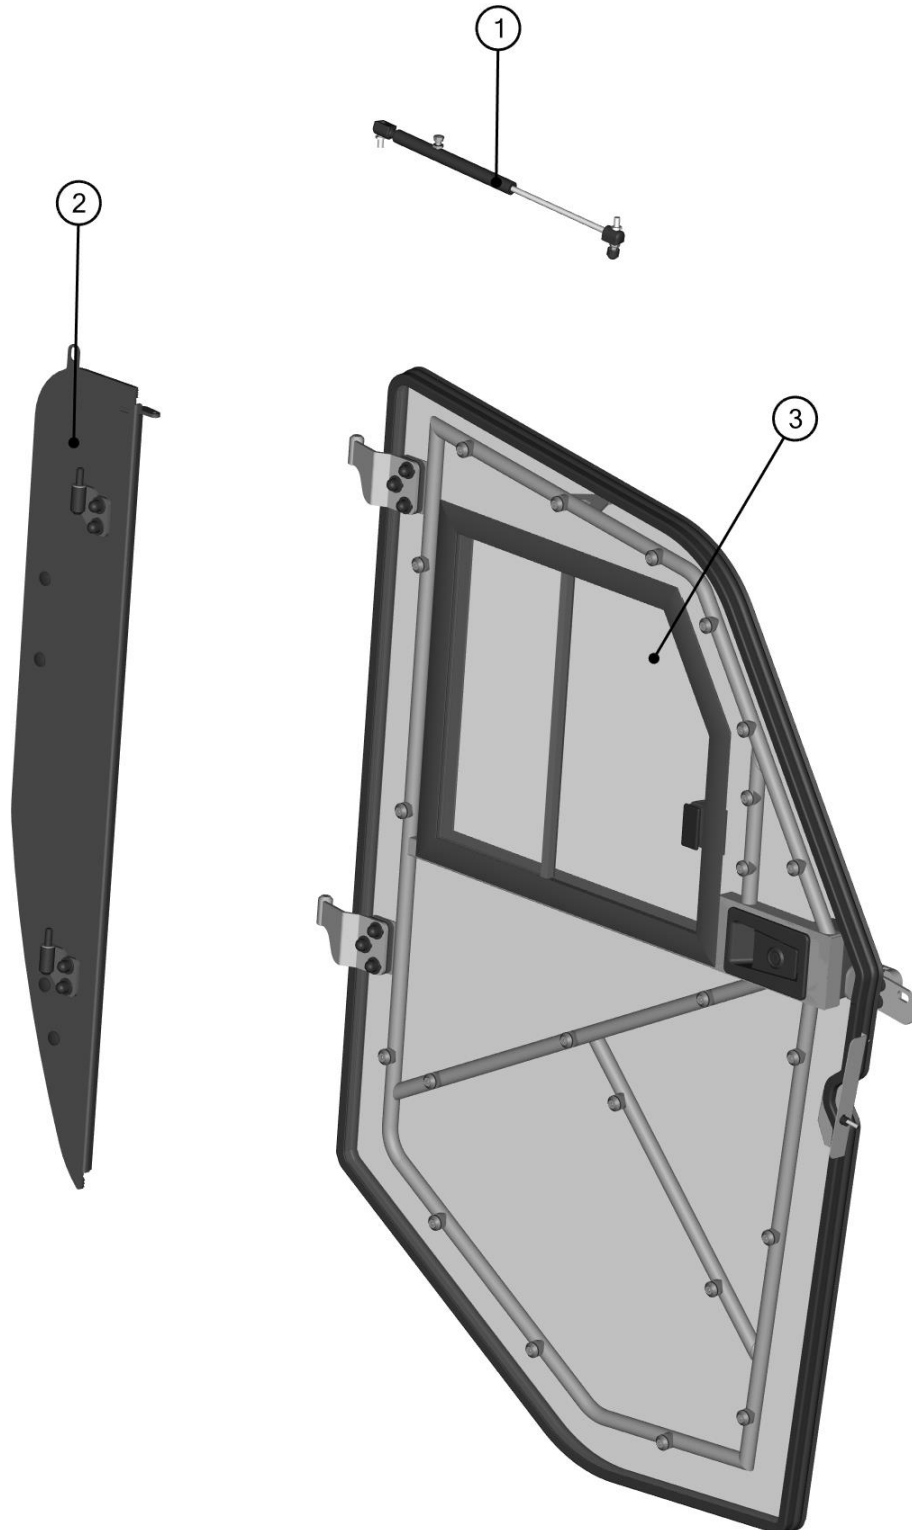

RIGHT FRONT DOOR ASSEMBLIES

24