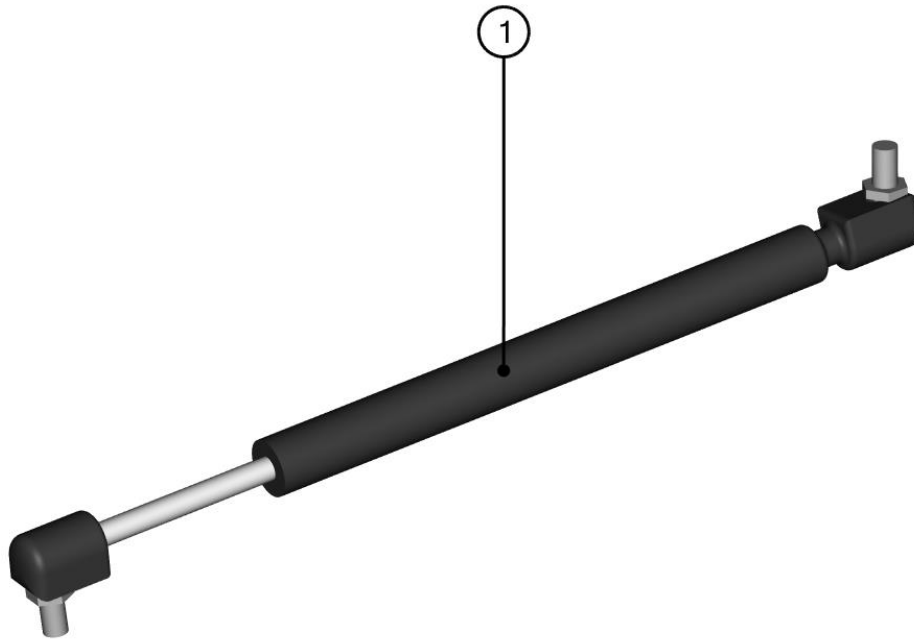

RIGHT FRONT DOOR

23

RIGHT FRONT DOOR ASSEMBLIES

24

GAS SPRING ASSEMBLY

25

ID	Catalog no.	Description	Qty	Price
1	000865	GAS SPRING	1	

RIGHT FRONT DOOR BASE ASSEMBLIES