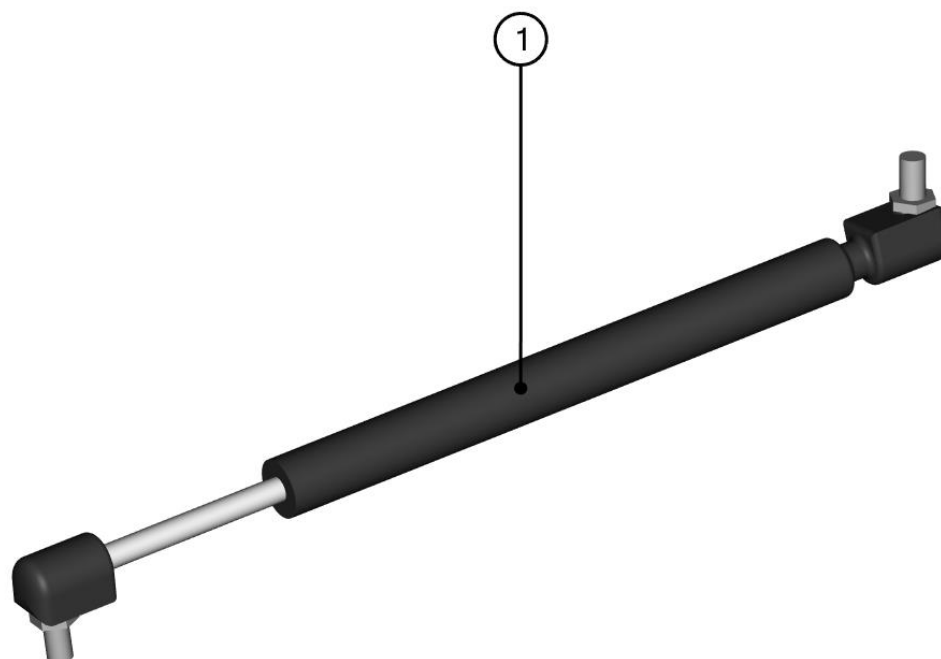

RIGHT REAR DOOR

28

RIGHT REAR DOOR ASSEMBLIES

GAS SPRING ASSEMBLY

30

ID	Catalog no.	Description	Qty	Price
1	000865	GAS SPRING	1	

RIGHT REAR DOOR BASE ASSEMBLIES

ID	Catalog no.	Description	Qty	Price
1	74S02U05-51M010	RIGHT REAR DOOR BASE ASSEMBLY	1	
2	74S02U05-51PKM001	RIGHT REAR DOOR BASE HARDWARE KIT	1	