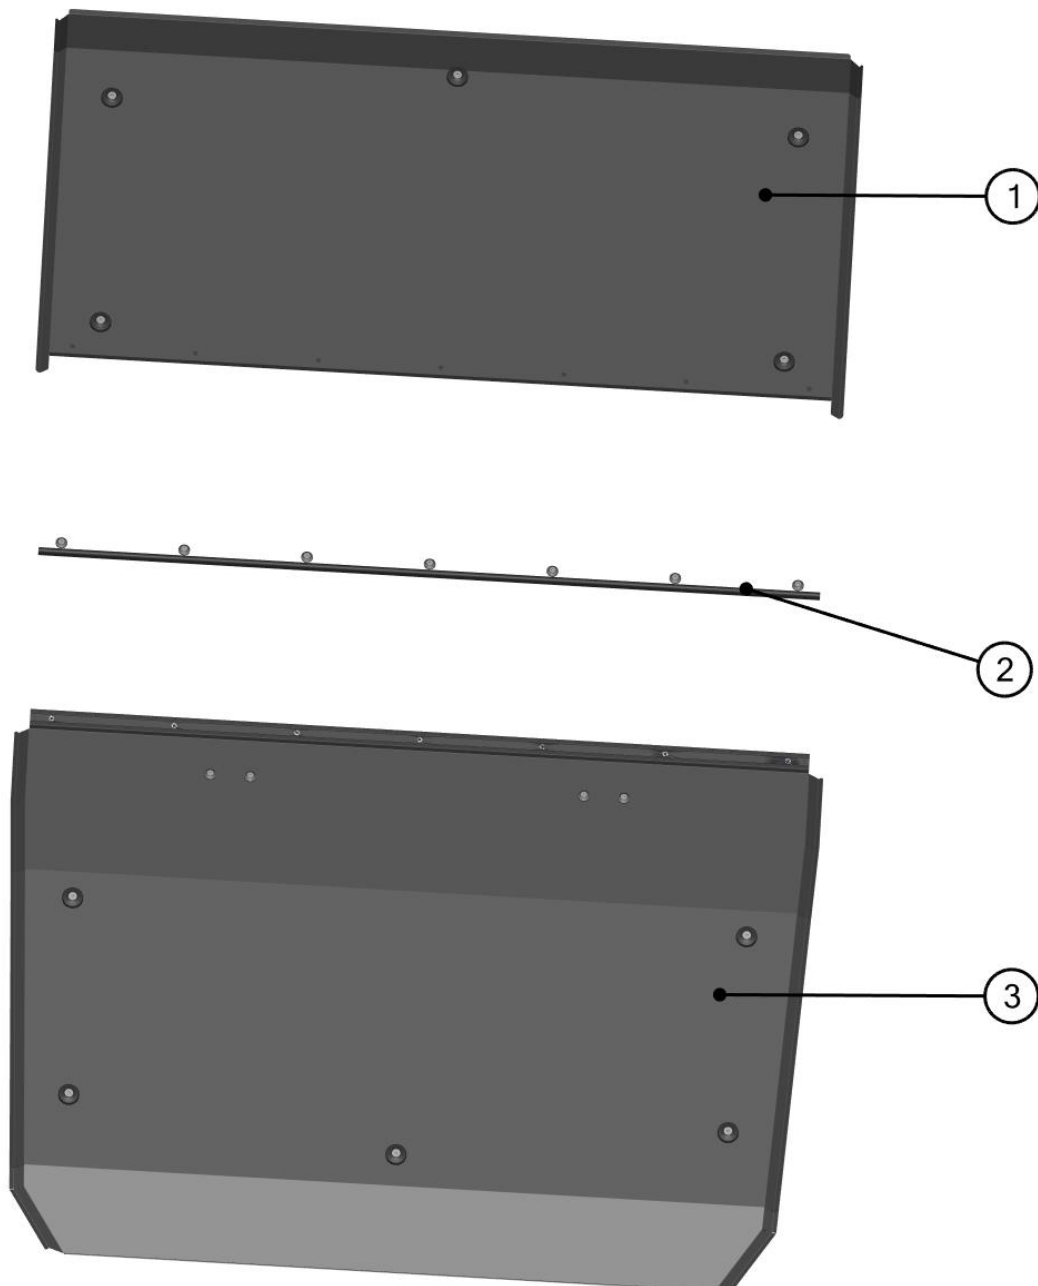

ROOF PANEL ASSEMBLIES

ID	Catalog no.	Description	Qty	Price
1	74S02U05-30M004	REAR ROOF ASSEMBLIES	1	
2	74S02U05-30PKM001	ROOF FIXING KIT	1	
3	74S02U05-30M005	FRONT ROOF ASSEMBLIES	1